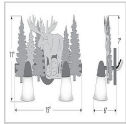

Lakeside Double Bath Vanity Light - Moose

Bath 2 Light Log Cabin Style

Product No.: A32228

Price: \$360.00

Glass Choices:

DESCRIPTION

The Lakeside Double Bath Light - Moose features handpainted metal trees and our moose artwork with handcut interior lines. There is a choice of six different glass globes, the smallest of which only takes A15 bulb. This rustic bathroom vanity light will add warm lighting and rustic character to any bathroom, hallway or over a kitchen sink. Note: This fixture was redesigned in March 2010.

Pictured in Finish #04-Pine Tree Green-Rust Patina base with Two-Toned Amber Cream Bell Glass.

Note: This fixture will accept a screw-in type LED bulb of equivalent wattage output.

SPECIFICATIONS

DIMENSIONS (in.)	11h x 16w x 8e x 7tm
LAMPING	Takes 2 - Type A19 bulb - 100W per bulb
WEIGHT (lbs.)	9
BACKPLATE SIZE (in.)	4.375 ROUND
UL LISTING	Damp+Dry Locations
ADD'L RATINGS	None
INSTALLATION INSTRUCTIONS	OPEN INSTALLATION INSTRUCTIONS PDF FILE