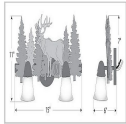

## Lakeside Double Bath Vanity Light - Elk

Bath 2 Light Ski Cabin Style

**Product No.: A32234**

**Price: \$342.00**

**Glass Choices:**

### DESCRIPTION

The Lakeside Double Bath Light - Elk features handpainted trees and our laser cut elk artwork with 3D antlers. There is a choice of six different glass globes, the smallest of which only takes A15 bulb. This rustic bathroom vanity light will add warm lighting and rustic character to any bathroom, hallway or over a kitchen sink. Note: This fixture was redesigned in March 2010.

### SPECIFICATIONS

DIMENSIONS (in.)	11h x 16w x 8e x 7tm
LAMPING	Takes 2 - Type A19 bulb - 100W per bulb
WEIGHT (lbs.)	9
BACKPLATE SIZE (in.)	4.375 ROUND
UL LISTING	Damp+Dry Locations
ADD'L RATINGS	None
INSTALLATION INSTRUCTIONS	<a href="#">OPEN INSTALLATION INSTRUCTIONS PDF FILE</a>