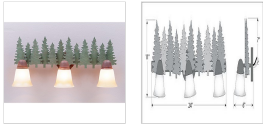

## Lakeside Triple Bath Vanity Light - Pine Tree

Bath 3 Light Rustic Style

**Product No.: A32342**

**Price: \$404.00**

**Glass Choices:**

### DESCRIPTION

The Lakeside Triple Bath Light - Pine features hand painted metal trees running the whole length of the fixture. There is a choice of six different glass globes, the smallest of which only takes A15 bulb. This rustic bathroom vanity light will add warm lighting and rustic character to any bathroom, hallway or over a kitchen sink. Note: This fixture was redesigned in March 2010.

Pictured in Finish #04-Pine Tree Green-Rust Patina base with Two-Toned Amber Cream Bell Glass.

Note: This fixture will accept a screw-in type LED bulb of equivalent wattage output.