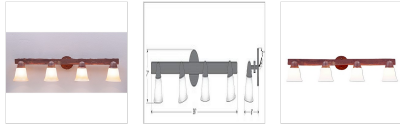

Lakeside Quad Bath Vanity Light - Rustic Plain

Bath 4 Light Rustic Style

Product No.: A32401

Price: \$404.00

Glass Choices:

Finish Choices:

DESCRIPTION

The Lakeside Quad Bath Light - Rustic Plain features a rustic band with the four lights attached. There is a choice of six different glass globes, the smallest of which only takes A15 bulb. This rustic bathroom vanity light will add warm lighting and rustic character to any bathroom, hallway or over a kitchen sink. Note: This fixture was redesigned in March 2010.

Pictured in Finish #02-Rust Patina with Two-Toned Amber Cream Bell Glass.

Note: This fixture will accept a screw-in type LED bulb of equivalent wattage output.

SPECIFICATIONS

DIMENSIONS (in.)	7h x 36w x 8e x 3tm
LAMPING	Takes 2 - Type A19 bulb - 100W per bulb
WEIGHT (lbs.)	16
BACKPLATE SIZE (in.)	4.375 ROUND
UL LISTING	Damp+Dry Locations
ADD'L RATINGS	None