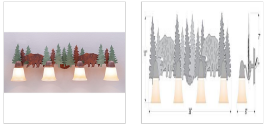

Lakeside Quad Bath Vanity Light - Bear Bath 4 Light Cabin Style

Product No.: A32426

Price: \$472.00

Glass Choices:

DESCRIPTION

The Lakeside Quad Bath Light - Bear features trees and two of our bears with handcut interior lines. There is a choice of six different glass globes, the smallest of which only takes A15 bulb. This rustic bathroom vanity light will add warm lighting and rustic character to any bathroom, hallway or over a kitchen sink. Note: This fixture was redesigned in March 2010.

Pictured in Finish #04-Pine Tree Green-Rust Patina base with Two-Toned Amber Cream Bell Glass.

Note: This fixture will accept a screw-in type LED bulb of equivalent wattage output.

SPECIFICATIONS

DIMENSIONS (in.)	11h x 36w x 8e x 7tm
LAMPING	Takes 2 - Type A19 bulb - 100W per bulb
WEIGHT (lbs.)	16
BACKPLATE SIZE (in.)	4.375 ROUND
UL LISTING	Damp+Dry Locations
ADD'L RATINGS	None