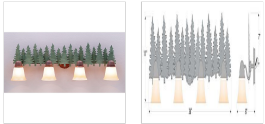

Lakeside Quad Bath Vanity Light - Pine Tree

Bath 4 Light Lodge Style

Product No.: A32442

Price: \$458.00

Glass Choices:

DESCRIPTION

The Lakeside Quad Bath Light - Pine features tree metal art running the whole length of the fixture. There is a choice of six different glass globes, the smallest of which only takes A15 bulb. This rustic bathroom vanity light will add warm lighting and rustic character to any bathroom, hallway or over a kitchen sink. Note: This fixture was redesigned in March 2010.

Pictured in Finish #04-Pine Tree Green-Rust Patina base with Two-Toned Amber Cream Bell Glass.

Note: This fixture will accept a screw-in type LED bulb of equivalent wattage output.

SPECIFICATIONS

DIMENSIONS (in.)	11h x 36w x 8e x 7tm
LAMPING	Takes 2 - Type A19 bulb - 100W per bulb
WEIGHT (lbs.)	16
BACKPLATE SIZE (in.)	4.375 ROUND
UL LISTING	Damp+Dry Locations
ADD'L RATINGS	None