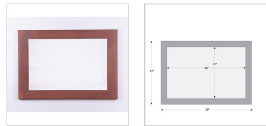

Rustic Mirror Frame - Horizontal Mirror Frame Lake Cabin Style

Product No.: H72301

Price: \$298.00

Finish Choices:

DESCRIPTION

A simple mirror frame that can be mounted horizontally (as shown) or vertically. Need a special size?? We can make a custom frame for you - just send in your request.

Please note- This item does not include the 20 x 28 inch mirror glass which you will need to purchase from a local hardware store or glass supplier. Glass mounting hardware is included.

Pictured in Finish #02-Rust Patina.