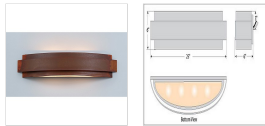

## Northridge Bath Vanity Light 24w - Rustic Plain Bath 3 Light Log Cabin Style

**Product No.: A36701**

**Price: \$350.00**

**Finish Choices:**

### DESCRIPTION

The Northridge Bath Light - Rustic Plain light features three horizontal bands and a frost glass diffuser bottom. Light projects both up and down. This light is ideal for anyone looking for a sophisticated take on a Southwest-inspired design for their bathroom.

Pictured in Finish #02-Rust Patina.

Note: This fixture will accept a screw-in type LED bulb of equivalent wattage output.

### SPECIFICATIONS

DIMENSIONS (in.)	6h x 25w x 6e x 3tm
LAMPING	Takes 4 - Type B11 (torpedo style) bulbs - 60W max. per bulb
WEIGHT (lbs.)	12
BACKPLATE SIZE (in.)	5 x 18
UL LISTING	Damp+Dry Locations
ADD'L RATINGS	None