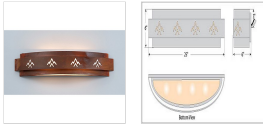

### DESCRIPTION

The Northridge Bath Light - Deception Pass light features three horizontal bands, with four hand-cut mountain patterns across the middle band. This light has a frost glass diffuser bottom and thin acrylic panels are behind the cutouts. Light projects both up and down. This light is ideal for anyone looking for a stylish rustic contemporary take on a Southwest-inspired design for their bathroom.

Pictured in Finish #02-Rust Patina.

Note: This fixture will accept a screw-in type LED bulb of equivalent wattage output.