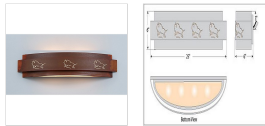

### DESCRIPTION

The Northridge Bath Light - Bison light features three horizontal bands, with bison patterns cut out across the middle band. This light has a frost glass diffuser bottom and thin acrylic panels are behind the cutouts. Light projects both up and down. This light is ideal for anyone looking for a stylish rustic contemporary take on a Southwest-inspired design for their bathroom.

Pictured in Finish #02-Rust Patina.

Note: This fixture will accept a screw-in type LED bulb of equivalent wattage output.

### SPECIFICATIONS

DIMENSIONS (in.)	6h x 25w x 6e x 3tm
LAMPING	Takes 4 - Type B11 (torpedo style) bulbs - 60W max. per bulb
WEIGHT (lbs.)	12
BACKPLATE SIZE (in.)	5 x 18
UL LISTING	Damp+Dry Locations
ADD'L RATINGS	None