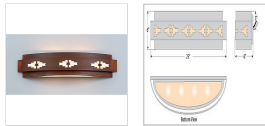

Northridge Bath Vanity Light 24w - Pueblo Bath 3 Light Southwest Style

Product No.: A36784

Price: \$404.00

Finish Choices:

DESCRIPTION

The Northridge Bath Light - Pueblo light features three horizontal bands, with hand-cut Southwest-inspired images across the middle band. This light has a frost glass diffuser bottom and thin acrylic panels are behind the cutouts. Light projects both up and down. This light is ideal for anyone looking for a stylish, Southwestern take on rustic lighting for their bathroom.

Pictured in Finish #02-Rust Patina.

Note: This fixture will accept a screw-in type LED bulb of equivalent wattage output.

SPECIFICATIONS

DIMENSIONS (in.)	6h x 25w x 6e x 3tm
LAMPING	Takes 4 - Type B11 (torpedo style) bulbs - 60W max. per bulb
WEIGHT (lbs.)	12
BACKPLATE SIZE (in.)	5 x 18
UL LISTING	Damp+Dry Locations
ADD'L RATINGS	None
INSTALLATION INSTRUCTIONS	OPEN INSTALLATION INSTRUCTIONS