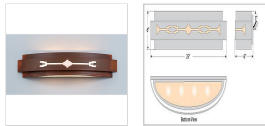

Northridge Bath Vanity Light 24w - Del Rio Bath 3 Light Southwest Style

Product No.: A36785

Price: \$404.00

Finish Choices:

DESCRIPTION

The Northridge Bath Light - Del Rio light features three horizontal bands, with hand-cut Southwest-inspired images across the middle band. This light has a frost glass diffuser bottom and thin acrylic panels are behind the cutouts. Light projects both up and down. This light is ideal for anyone looking for a stylish, Southwestern take on rustic lighting for their bathroom.

Pictured in Finish #02-Rust Patina.

Note: This fixture will accept a screw-in type LED bulb of equivalent wattage output.

SPECIFICATIONS

DIMENSIONS (in.)	6h x 25w x 6e x 3tm
LAMPING	Takes 4 - Type B11 (torpedo style) bulbs - 60W max. per bulb
WEIGHT (lbs.)	12
BACKPLATE SIZE (in.)	5 x 18
UL LISTING	Damp+Dry Locations
ADD'L RATINGS	None