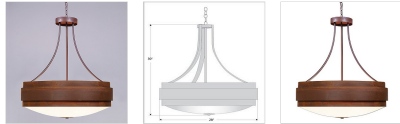

Northridge Chandelier Large - Rustic Plain Chandelier Mountain Cabin Style

Product No.: A42701

Price: \$1,142.00

Bowl Bottom Material Choice:

Finish Choices:

DESCRIPTION

The Northridge Chandelier Large - Rustic Plain fixture features three steel bands arranged on top of one another, with a frosted white glass bowl attached in the center. This chandelier is ideal for anyone looking for a chandelier to add warm, rustic lighting to their log home, cabin or northwood lodge-themed room. A matching ceiling canopy, 3 feet of chain and 10 extra feet of wire are also included.

Pictured in Finish #02-Rust Patina.

Note: This fixture will accept a screw-in type LED bulb of equivalent wattage output.

SPECIFICATIONS

DIMENSIONS (in.)	30h x 28w
LAMPING	Takes 6 - Type A19 (standard household style) bulbs - 100W max. per bulb
WEIGHT (lbs.)	26
BACKPLATE SIZE (in.)	5 ROUND
UL LISTING	Damp+Dry Locations
ADD'L RATINGS	None
INSTALLATION INSTRUCTIONS	OPEN INSTALLATION INSTRUCTIONS