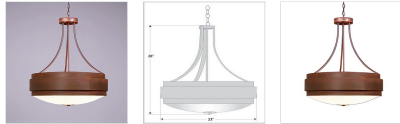

Northridge Chandelier Small - Rustic Plain Chandelier Country Style

Product No.: A42801

Price: \$916.00

Bowl Bottom Material Choice:

Finish Choices:

DESCRIPTION

The Northridge Chandelier Small - Rustic Plain fixture features three steel bands arranged on top of one another, with a frosted white glass bowl attached in the center. This chandelier is ideal for anyone looking for a small chandelier to add warm, rustic lighting to their log home, cabin or northwood lodge-themed room. A matching ceiling canopy, 3 feet of chain and 10 extra feet of wire are also included.

Pictured in Finish #02-Rust Patina.

Note: This fixture will accept a screw-in type LED bulb of equivalent wattage output.

SPECIFICATIONS

DIMENSIONS (in.)	26h x 23w
LAMPING	Takes 5 - Type A19 (standard household style) bulbs - 75W max. per bulb
WEIGHT (lbs.)	22
BACKPLATE SIZE (in.)	5 ROUND
UL LISTING	Damp+Dry Locations
ADD'L RATINGS	None
INSTALLATION INSTRUCTIONS	OPEN INSTALLATION INSTRUCTIONS