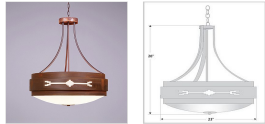

## Northridge Chandelier Small - Del Rio

Chandelier Southwest Style

**Product No.: A42885**

**Price: \$972.00**

**Bowl Bottom Material Choice:**

**Finish Choices:**

### DESCRIPTION

The Northridge Chandelier Small - Del Rio fixture features three steel bands arranged on top of one another, the centerband with hand-cut Southwest-inspired images going around the circumference of the fixture. Behind each cutout is thin acrylic panels and a frost white glass bowl is attached in the center. This light is ideal for anyone looking for a small, rustic chandelier to add Southwestern character to their log home, cabin or northwood lodge-themed room. May also be ordered in a compact fluorescent version for an additional charge. A matching ceiling canopy, 3 feet of chain and 10 extra feet of wire are also included.

Pictured in Finish #02-Rust Patina.

Note: This fixture will accept a screw-in type LED bulb of equivalent wattage output.