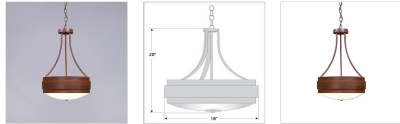

## Northridge Foyer Chandelier Large - Rustic Plain Chandelier Ski Cabin Style

**Product No.: A44901**

**Price: \$782.00**

**Bowl Bottom Material Choice:**

**Finish Choices:**

### DESCRIPTION

The Northridge Foyer Large - Rustic Plain fixture features three steel bands arranged on top of one another, with a frost white glass bowl attached in the center. This small chandelier is ideal for anyone looking for a chandelier to add warm, rustic lighting to their log home, cabin or northwood lodge-themed room. A matching ceiling canopy, 3 feet of chain and 10 extra feet of wire are also included.

Pictured in Finish #02-Rust Patina.

Note: This fixture will accept a screw-in type LED bulb of equivalent wattage output.