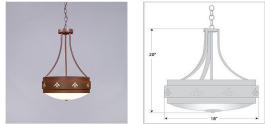

Northridge Foyer Chandelier Large - Deception Pass

Chandelier River Cabin Style

Product No.: A44902

Price: \$728.00

Bowl Bottom Material Choice:

Finish Choices:

DESCRIPTION

The Northridge Foyer Large - Deception Pass fixture features three steel bands arranged on top of one another, the center band with cutouts of mountain images going around the circumference of the fixture. Behind each cutout is thin acrylic panels and a frost white glass bowl is attached in the center. This Southwest-inspired design is ideal for anyone looking for a small rustic chandelier to add Southwestern character to their log home, cabin or northwood lodge-themed room. A matching ceiling canopy, 3 feet of chain and 10 extra feet of wire are also included.

Pictured in Finish #02-Rust Patina.

Note: This fixture will accept a screw-in type LED bulb of equivalent wattage output.

SPECIFICATIONS

DIMENSIONS (in.)	20h x 18w
LAMPING	Takes 3 - Type A19 (standard household style) bulbs - 60W max. per bulb
WEIGHT (lbs.)	18
BACKPLATE SIZE (in.)	5 ROUND
UL LISTING	Damp+Dry Locations
ADD'L RATINGS	None
INSTALLATION INSTRUCTIONS	OPEN INSTALLATION INSTRUCTIONS