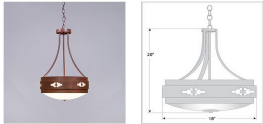

## Northridge Foyer Chandelier Large - Pueblo Chandelier Lodge Style

**Product No.: A44984**

**Price: \$782.00**

**Bowl Bottom Material Choice:**

**Finish Choices:**

### DESCRIPTION

The Northridge Foyer Large - Pueblo fixture features three steel bands arranged on top of one another, the center band with cutouts of Southwest-inspired images going around the circumference of the fixture. Behind each cutout is synthetic mica and a frost white glass bowl is attached in the center. This light is ideal for anyone looking for a small, rustic chandelier to add Southwestern character to their log home, cabin or northwood lodge-themed room. May also be ordered in a compact fluorescent version for an additional charge. A matching ceiling canopy, 3 feet of chain and 10 extra feet of wire are also included.

Pictured in Finish #02-Rust Patina.

Note: This fixture will accept a screw-in type LED bulb of equivalent wattage output.