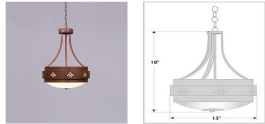

Northridge Foyer Chandelier Small - Deception Pass Chandelier Cabin Style

Product No.: A45002

Price: \$572.00

Bowl Bottom Material Choice:

Finish Choices:

DESCRIPTION

The Northridge Foyer Small - Deception Pass fixture features three steel bands arranged on top of one another, the center band with cutouts of mountain images going around the circumference of the fixture. Behind each cutout is synthetic mica and a frost white glass bowl is attached in the center. This Southwest-inspired design is ideal for anyone looking for a small rustic chandelier to add Southwestern character to their log home, cabin or northwood lodge-themed room. A matching ceiling canopy, 3 feet of chain and 10 extra feet of wire are also included.

Pictured in Finish #02-Rust Patina.

Note: This fixture will accept a screw-in type LED bulb of equivalent wattage output.

SPECIFICATIONS

DIMENSIONS (in.)	18h x 13w
LAMPING	Takes 3 - Type B11 (torpedo style) bulbs - 60W max. per bulb
WEIGHT (lbs.)	12
BACKPLATE SIZE (in.)	5 ROUND
UL LISTING	Damp+Dry Locations
ADD'L RATINGS	None
INSTALLATION INSTRUCTIONS	OPEN INSTALLATION INSTRUCTIONS