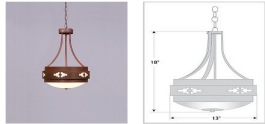

Northridge Foyer Chandelier Small - Pueblo Chandelier Southwest Style

Product No.: A45084

Price: \$616.00

Bowl Bottom Material Choice:

Finish Choices:

DESCRIPTION

The Northridge Foyer Small - Pueblo fixture features three steel bands arranged on top of one another, the center band with cutouts of Southwest-inspired images going around the circumference of the fixture. Behind each cutout is synthetic mica and a frost white glass bowl is attached in the center. This light is ideal for anyone looking for a small, rustic chandelier to add Southwestern character to their log home, cabin or northwood lodge-themed room. May also be ordered in a compact fluorescent version for an additional charge. A matching ceiling canopy, 3 feet of chain and 10 extra feet of wire are also included.

Pictured in Finish #02-Rust Patina.

Note: This fixture will accept a screw-in type LED bulb of equivalent wattage output.

SPECIFICATIONS

DIMENSIONS (in.)	18h x 13w
LAMPING	Takes 3 - Type B11 (torpedo style) bulbs - 60W max. per bulb
WEIGHT (lbs.)	12
BACKPLATE SIZE (in.)	5 ROUND
UL LISTING	Damp+Dry Locations
ADD'L RATINGS	None
INSTALLATION INSTRUCTIONS	OPEN INSTALLATION INSTRUCTIONS