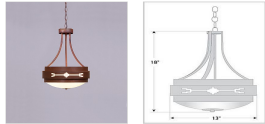

## Northridge Foyer Chandelier Small - Del Rio

Chandelier Southwest Style

**Product No.: A45085**

**Price: \$616.00**

**Bowl Bottom Material Choice:**

**Finish Choices:**

### DESCRIPTION

The Northridge Foyer Small - Del Rio fixture features three steel bands arranged on top of one another, the center band with cutouts of Southwest-inspired images going around the circumference of the fixture. Behind each cutout is synthetic mica and a frost white glass bowl is attached in the center. This light is ideal for anyone looking for a small, rustic chandelier to add Southwestern character to their log home, cabin or northwood lodge-themed room. May also be ordered in a compact fluorescent version for an additional charge. A matching ceiling canopy, 3 feet of chain and 10 extra feet of wire are also included.

Pictured in Finish #02-Rust Patina.

Note: This fixture will accept a screw-in type LED bulb of equivalent wattage output.