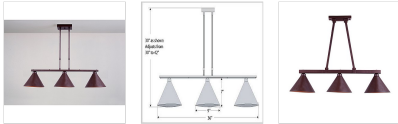

Canyon Island Billiard Light Small - Rustic Plain Kitchen Island Light Lodge Style

Product No.: A45201

Price: \$572.00

Finish Choices:

DESCRIPTION

This Canyon Island/Billiard Small - Rustic Plain provides direct lighting for a kitchen island, eating bar, billiard table or similar locations where a direct light is desired. Included with the fixture is 10 feet of wire and two telescoping stems that have an adjustment range of 15 to 30 inches. For longer stem lengths (up to 138 inches), order one or more of the extension kits. A matching 5 x 10 inch ceiling canopy is also included.

Pictured in Finish #04-Pine Tree Green-Rust Patina base.

Note: This fixture will accept a screw-in type LED bulb of equivalent wattage output.

SPECIFICATIONS

DIMENSIONS (in.)	30h x 9w x 36l
LAMPING	Takes 3 - Type A19 (standard household style) bulbs - 100W max. per bulb
WEIGHT (lbs.)	6
BACKPLATE SIZE (in.)	4.5 x 6.5
UL LISTING	Damp+Dry Locations
ADD'L RATINGS	None
INSTALLATION INSTRUCTIONS	OPEN INSTALLATION INSTRUCTIONS