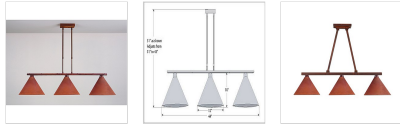

Canyon Island Billiard Light Large - Rustic Plain Kitchen Island Light Mountain Cabin Style

Product No.: A45301

Price: \$662.00

Finish Choices:

DESCRIPTION

This Canyon Island/Billiard Medium - Rustic Plain provides direct lighting for a kitchen island, eating bar, billiard table or similar locations where a direct light is desired. Included with the fixture is 10 feet of wire and two telescoping stems that have an adjustment range of 15 to 30 inches. For longer stem lengths (up to 138 inches), order one or more of the extension kits. A matching 5 x 10 inch ceiling canopy is also included.

Pictured in Finish #02-Rust Patina.

Note: This fixture will accept a screw-in type LED bulb of equivalent wattage output.

SPECIFICATIONS

DIMENSIONS (in.)	31h x 12w x 44l
LAMPING	Takes 3 - Type A19 (standard household style) bulbs - 100W max. per bulb
WEIGHT (lbs.)	8
BACKPLATE SIZE (in.)	4.5 x 6.5
UL LISTING	Damp+Dry Locations
ADD'L RATINGS	None
INSTALLATION INSTRUCTIONS	OPEN INSTALLATION INSTRUCTIONS