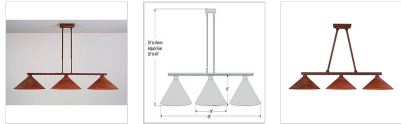

Canyon Island Billiard Light Shallow - Rustic Plain

Kitchen Island Light Country Style

Product No.: A45501

Price: \$662.00

Finish Choices:

DESCRIPTION

This Canyon Island/Billiard Shallow - Rustic Plain provides direct lighting for a kitchen island, eating bar, billiard table or similar locations where a direct light is desired. Included with the fixture is 10 feet of wire and two telescoping stems that have an adjustment range of 15 to 30 inches. For longer stem lengths (up to 138 inches), order one or more of the extension kits. A matching 5 x 10 inch ceiling canopy is also included.

Pictured in Finish #02-Rust Patina.

Note: This fixture will accept a screw-in type LED bulb of equivalent wattage output.

SPECIFICATIONS

DIMENSIONS (in.)	28h x 14w x 45l
LAMPING	Takes 3 - Type A19 (standard household style) bulbs - 100W max. per bulb
WEIGHT (lbs.)	9
BACKPLATE SIZE (in.)	4.5 x 6.5
UL LISTING	Damp+Dry Locations
ADD'L RATINGS	None
INSTALLATION INSTRUCTIONS	OPEN INSTALLATION INSTRUCTIONS