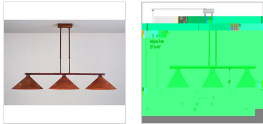

## Canyon Island Billiard Light Shallow - Deception Pass Kitchen Island Light Farmhouse Style

**Product No.: A45502**

**Price: \$722.00**

**Finish Choices:**

### DESCRIPTION

This Canyon Island/Billiard Shallow - Deception Pass provides direct lighting for a kitchen island, eating bar, billiard table or similar locations where a direct light is desired. Included with the fixture is 10 feet of wire and two telescoping stems that have an adjustment range of 15 to 30 inches. For longer stem lengths (up to 138 inches), order one or more of the extension kits. A matching 5 x 10 inch ceiling canopy is also included.