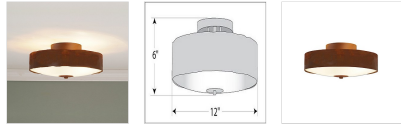

## Ridgewood Close-to-Ceiling Small - Rustic Plain Ceiling Light Farmhouse Style

**Product No.: A47101**

**Price: \$240.00**

**Bowl Bottom Material Choice:**

**Finish Choices:**

### DESCRIPTION

Our Ridgewood Close-to-Ceiling Small - Rustic Plain measures 12 inches in diameter and 5 inches high and features a 2.5 inch steel band. The frosted glass bottom bowl detaches for bulb changing. For an unique addition to your rustic ceiling light, order one of the decorative Bottom Kits: a three-tree, 3D Spruce Cone or a 3D Pine Cone, any which can be ordered in the same or different color as the fixture. This light is ideal for bringing rustic lighting to any log home, cabin or northwood lodge-themed room, hallway or kitchen.

Pictured in Finish #02-Rust Patina.

Note: This fixture will accept a screw-in type LED bulb of equivalent wattage output.