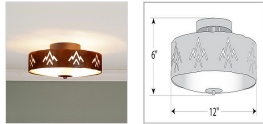

Ridgewood Close-to-Ceiling Small - Deception Pass Ceiling Light Cabin Style

Product No.: A47102

Price: \$256.00

Bowl Bottom Material Choice:

Finish Choices:

DESCRIPTION

Our Ridgewood Close-to-Ceiling Small - Deception Pass measures 12 inches in diameter and 5 inches high and features our exclusive southwest art cutouts around the circumference of a steel band. Behind each cutout is a diffuser panel. The frosted glass bottom bowl detaches for bulb changing. For an unique addition to your rustic ceiling light, order one of the decorative Bottom Kits: a three-tree, 3D Spruce Cone or a 3D Pine Cone, any which can be ordered in the same or different color as the fixture. This item is ideal for anyone looking for a non-hanging light to add rustic, Southwestern character to their log home, cabin or northwood lodge-themed room.

Pictured in Finish #02-Rust Patina.

Note: This fixture will accept a screw-in type LED bulb of equivalent wattage output.

SPECIFICATIONS

DIMENSIONS (in.)	5h x 12w
LAMPING	Takes 3 - Type B11 (torpedo style) bulbs - 60W max. per bulb
WEIGHT (lbs.)	8
BACKPLATE SIZE (in.)	5 ROUND
UL LISTING	Damp+Dry Locations
ADD'L RATINGS	None
INSTALLATION INSTRUCTIONS	OPEN INSTALLATION INSTRUCTIONS