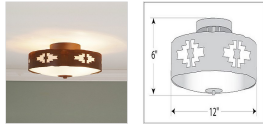

## Ridgewood Close-to-Ceiling Small - Pueblo Ceiling Light Farmhouse Style

**Product No.: A47184**

**Price: \$256.00**

**Bowl Bottom Material Choice:**

**Finish Choices:**

### DESCRIPTION

Our Ridgewood Close-to-Ceiling Small - Pueblo measures 12 inches in diameter and 5 inches high and features our exclusive southwest pueblo art cutouts around the circumference of a steel band. Behind each cutout is a diffuser panel. The frosted glass bottom bowl detaches for bulb changing. For an unique addition to your rustic ceiling light, order one of the decorative Bottom Kits: a three-tree, 3D Spruce Cone or a 3D Pine Cone, any which can be ordered in the same or different color as the fixture. This item is ideal for anyone looking for a non-hanging light to add rustic, Southwestern character to their log home, cabin or northwood lodge-themed room.

Pictured in Finish #02-Rust Patina.

Note: This fixture will accept a screw-in type LED bulb of equivalent wattage output.