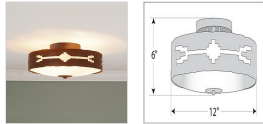

Ridgewood Close-to-Ceiling Small - Del Rio Ceiling Light Cabin Style

Product No.: A47185

Price: \$270.00

Bowl Bottom Material Choice:

Finish Choices:

DESCRIPTION

Our Ridgewood Close-to-Ceiling Small - Del Rio measures 12 inches in diameter and 5 inches high and features our exclusive southwest del rio art cutouts around the circumference of a steel band. Behind each cutout is a diffuser panel. The frosted glass bottom bowl detaches for bulb changing. For an unique addition to your rustic ceiling light, order one of the decorative Bottom Kits: a three-tree, 3D Spruce Cone or a 3D Pine Cone, any which can be ordered in the same or different color as the fixture. This item is ideal for anyone looking for a non-hanging light to add rustic, Southwestern character to their log home, cabin or northwood lodge-themed room.

Pictured in Finish #02-Rust Patina.

Note: This fixture will accept a screw-in type LED bulb of equivalent wattage output.

SPECIFICATIONS

DIMENSIONS (in.)	5h x 12w
LAMPING	Takes 3 - Type B11 (torpedo style) bulbs - 60W max. per bulb
WEIGHT (lbs.)	8
BACKPLATE SIZE (in.)	5 ROUND
UL LISTING	Damp+Dry Locations
ADD'L RATINGS	None
INSTALLATION INSTRUCTIONS	OPEN INSTALLATION INSTRUCTIONS