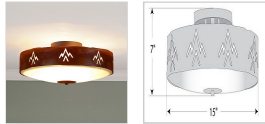

## Ridgewood Close-to-Ceiling Large - Deception Pass Ceiling Light Southwest Style

**Product No.: A47202**

**Price: \$296.00**

**Bowl Bottom Material Choice:**

**Finish Choices:**

### DESCRIPTION

Our Ridgewood Close-to-Ceiling Large - Deception Pass measures 15 inches in diameter and 6 inches high and features our exclusive southwest art cutouts around the circumference of a steel band. Behind each cutout is a diffuser panel. The frosted glass bottom bowl detaches for bulb changing. For an unique addition to your rustic ceiling light, order one of the decorative Bottom Kits: a three-tree, 3D Spruce Cone or a 3D Pine Cone, any which can be ordered in the same or different color as the fixture. This item is ideal for anyone looking for a non-hanging light to add rustic, Southwestern character to their log home, cabin or northwood lodge-themed room.

Pictured in Finish #02-Rust Patina.

Note: This fixture will accept a screw-in type LED bulb of equivalent wattage output.