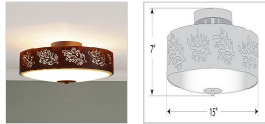

## Ridgewood Close-to-Ceiling Large - Cedar Bough Cutout Ceiling Light Farmhouse Style

**Product No.: A47248**

**Price: \$290.00**

**Bowl Bottom Material Choice:**

**Finish Choices:**

### DESCRIPTION

Our Ridgewood Close-to-Ceiling Large - Cedar Bough Cutout measures 15 inches in diameter and 6 inches high and features our exclusive cedar bough art cutouts around the circumference of a steel band. Behind each cutout is a diffuser panel. The frosted glass bottom bowl detaches for bulb changing. For an unique addition to your rustic ceiling light, order one of the decorative Bottom Kits: a three-tree, 3D Spruce Cone or a 3D Pine Cone, any which can be ordered in the same or different color as the fixture. This item is ideal for anyone looking for a non-hanging light to add rustic, forest-inspired character to their log home, cabin or northwood lodge-themed room.

Pictured in Finish #02-Rust Patina.

Note: This fixture will accept a screw-in type LED bulb of equivalent wattage output.