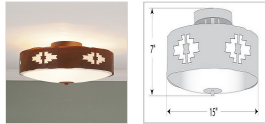

Ridgewood Close-to-Ceiling Large - Pueblo Ceiling Light Log Cabin Style

Product No.: A47284

Price: \$296.00

Bowl Bottom Material Choice:

Finish Choices:

DESCRIPTION

Our Ridgewood Close-to-Ceiling Large - Pueblo measures 15 inches in diameter and 6 inches high and features our exclusive southwest pueblo art cutouts around the circumference of a steel band. Behind each cutout is a diffuser panel. The frosted glass bottom bowl detaches for bulb changing. For an unique addition to your rustic ceiling light, order one of the decorative Bottom Kits: a three-tree, 3D Spruce Cone or a 3D Pine Cone, any which can be ordered in the same or different color as the fixture. This item is ideal for anyone looking for a non-hanging light to add rustic, Southwestern character to their log home, cabin or northwood lodge-themed room.

Pictured in Finish #02-Rust Patina.

Note: This fixture will accept a screw-in type LED bulb of equivalent wattage output.

SPECIFICATIONS

DIMENSIONS (in.)	6h x 15w
LAMPING	Takes 3 - Type B11 (torpedo style) bulbs - 60W max. per bulb
WEIGHT (lbs.)	10
BACKPLATE SIZE (in.)	5 ROUND
UL LISTING	Damp+Dry Locations
ADD'L RATINGS	None
INSTALLATION INSTRUCTIONS	OPEN INSTALLATION INSTRUCTIONS