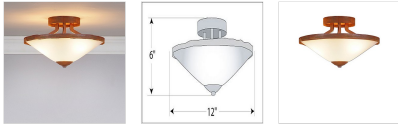

Wisley Close-to-Ceiling - Plain Ceiling Light Lake Cabin Style

Product No.: A47401

Price: \$280.00

Bowl Bottom Material Choice:

Finish Choices:

DESCRIPTION

The Wisley Ceiling - Rustic Plain is a close-to-ceiling light that uses a frosted torchiere glass. This sophisticated yet rustic light will create a warm atmosphere in any log home, cabin or northwood lodge-themed room.

Pictured in Finish #02-Rust Patina.

Note: This fixture will accept a screw-in type LED bulb of equivalent wattage output.

SPECIFICATIONS

DIMENSIONS (in.)	6h x 12w
LAMPING	Takes 3 - Type B11 (torpedo style) bulbs - 60W max. per bulb
WEIGHT (lbs.)	8
BACKPLATE SIZE (in.)	5 ROUND
UL LISTING	Damp+Dry Locations
ADD'L RATINGS	None
INSTALLATION INSTRUCTIONS	OPEN INSTALLATION INSTRUCTIONS