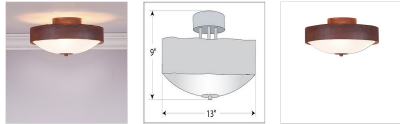

## Ridgemont Close-to-Ceiling Medium - Rustic Plain Ceiling Light Cabin Style

**Product No.: A47801**

**Price: \$288.00**

**Bowl Bottom Material Choice:**

**Finish Choices:**

### DESCRIPTION

Our Ridgemont Close-to-Ceiling Medium - Rustic Plain measures 13 inches in diameter and 7 inches high and features a 2.5 inch steel band. The frosted glass bottom bowl detaches for bulb changing. For an unique addition to your rustic ceiling light, order one of the decorative Bottom Kits: a three-tree, 3D Spruce Cone or a 3D Pine Cone, any which can be ordered in the same or different color as the fixture. This light is ideal for bringing rustic lighting to any log home, cabin or northwood lodge-themed room, hallway or kitchen.

Pictured in Finish #02-Rust Patina.

Note: This fixture will accept a screw-in type LED bulb of equivalent wattage output.