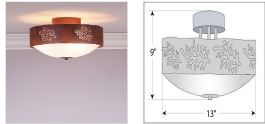

Ridgemont Close-to-Ceiling Medium - Cedar Cutout Ceiling Light Country Style

Product No.: A47848

Price: \$290.00

Bowl Bottom Material Choice:

Finish Choices:

DESCRIPTION

Our Ridgemont Close-to-Ceiling Medium - Cedar Bough Cutout measures 13 inches in diameter and 7 inches high and features our exclusive cedar bough art cutouts around the circumference of a steel band. Behind each cutout is a diffuser panel. The frosted glass bottom bowl detaches for bulb changing. For an unique addition to your rustic ceiling light, order one of the decorative Bottom Kits: a three-tree, 3D Spruce Cone or a 3D Pine Cone, any which can be ordered in the same or different color as the fixture. This item is ideal for anyone looking for a non-hanging light to add rustic, forest-inspired character to their log home, cabin or northwood lodge-themed room.

Pictured in Finish #02-Rust Patina.

Note: This fixture will accept a screw-in type LED bulb of equivalent wattage output.

SPECIFICATIONS

DIMENSIONS (in.)	7h x 13w
LAMPING	Takes 3 - Type B11 (torpedo style) bulbs - 60W max. per bulb
WEIGHT (lbs.)	8
BACKPLATE SIZE (in.)	5 ROUND
UL LISTING	Damp+Dry Locations
ADD'L RATINGS	None
INSTALLATION INSTRUCTIONS	OPEN INSTALLATION INSTRUCTIONS