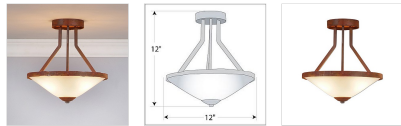

Wisley Semi-Flush - Plain Semi-Flush Light Farmhouse Style

Product No.: A48701

Price: \$320.00

Bowl Bottom Material Choice:

Finish Choices:

DESCRIPTION

The Wisley Semi-Flush - Rustic Plain features a frosted torchiere glass bowl that measures 12 inches wide by 3 inches high. This sophisticated yet rustic light will create a warm atmosphere in any log home, cabin or northwood lodge-themed room.

Pictured in Finish #02-Rust Patina.

Note: This fixture will accept a screw-in type LED bulb of equivalent wattage output.

SPECIFICATIONS

DIMENSIONS (in.)	12h x 12w
LAMPING	Takes 3 - Type B11 (torpedo style) bulbs - 60W max. per bulb
WEIGHT (lbs.)	8
BACKPLATE SIZE (in.)	5 ROUND
UL LISTING	Damp+Dry Locations
ADD'L RATINGS	None
INSTALLATION INSTRUCTIONS	OPEN INSTALLATION INSTRUCTIONS