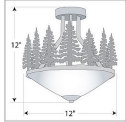

## Wisley Semi-Flush - Cedar Tree Semi-Flush Light River Cabin Style

**Product No.: A48743**

**Price: \$366.00**

**Bowl Bottom Material Choice:**

**Finish Choices:**

### DESCRIPTION

The Wisley Semi-Flush - Cedar Tree features steel cedar trees atop a steel band holding a frosted torchreire glass bowl that measures 12 inches wide by 3 inches high. This sophisticated yet rustic light will create a warm atmosphere in any log home, cabin or northwood lodge-themed room.

### SPECIFICATIONS

DIMENSIONS (in.)	15h x 12w
LAMPING	Takes 3 - Type B11 (torpedo style) bulbs - 60W max. per bulb
WEIGHT (lbs.)	8
BACKPLATE SIZE (in.)	5 ROUND
UL LISTING	Damp+Dry Locations
ADD'L RATINGS	None