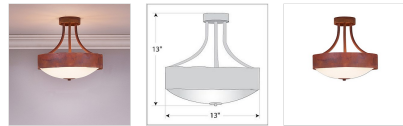

Ridgemont Semi-Flush Medium - Rustic Plain

Semi-Flush Light Lake Cabin Style

Product No.: A48801

Price: \$320.00

Bowl Bottom Material Choice:

Finish Choices:

DESCRIPTION

The Ridgemont Semi-Flush Medium - Rustic Plain is 13 inches in diameter, 13 inches high and features a 2.5 inch steel band. The frosted glass bottom bowl detaches for bulb changing. For an unique addition to your rustic ceiling light, order one of the decorative Bottom Kits: a three-tree, 3D Spruce Cone or a 3D Pine Cone, any which can be ordered in the same or different color as the fixture. This light, ideal for both high and low ceilings, gives off an air of rustic sophistication that will add warm lighting and character to any log home, cabin or northwood lodge-themed room.

Pictured in Finish #02-Rust Patina.

Note: This fixture will accept a screw-in type LED bulb of equivalent wattage output.

SPECIFICATIONS

| | |
|---------------------------|--|
| DIMENSIONS (in.) | 12h x 13w |
| LAMPING | Takes 3 - Type A19 (standard household style) bulbs - 100W max. per bulb |
| WEIGHT (lbs.) | 8 |
| BACKPLATE SIZE (in.) | 5 ROUND |
| UL LISTING | Damp+Dry Locations |
| ADD'L RATINGS | None |
| INSTALLATION INSTRUCTIONS | OPEN INSTALLATION INSTRUCTIONS |