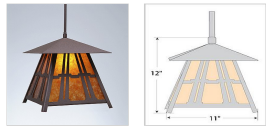

## Smoky Mountain Pendant Large - Eastlake Pendant Light Country Style

**Product No.: M23672**

**Price: \$386.00**

**Shade Choices:**

**Finish Choices:**

**Pendant Hanging Choices:**

### DESCRIPTION

The Smoky Mtn Pendant Large - Eastlake features our exclusive mission-style artwork on all four panels. The fixture has a steel frame, and comes with a diffuser material choice between Almond or Amber mica. Included is a square ceiling canopy that can be mounted on either a flat or vaulted ceiling. You can choose from the following three hanging choices: a 14 ft black cord (BC), a 15in.-30in. adjustable stem (ST), or 3' of chain (CH). The black cord and chain-hung versions are suitable for interior and damp locations, and the adjustable stem-hung version is suitable for wet locations. This craftsman pendant will bring warm lighting and character to any cottage, home, or mission-styled room.

Pictured in Finish #31-Old World Copper with Amber Mica Shade and Adjustable Stem.

Note: This fixture will accept a screw-in type LED bulb of equivalent wattage output.