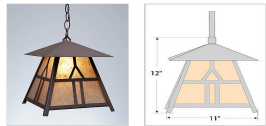

## Smoky Mountain Pendant Large - Westhill Pendant Light Farmhouse Style

**Product No.: M23673**

**Price: \$386.00**

**Shade Choices:**

**Finish Choices:**

**Pendant Hanging Choices:**

### DESCRIPTION

The Smoky Mtn Pendant Large - Westhill features our exclusive mission-style artwork on all four panels. The fixture has a steel frame, and comes with a diffuser material choice between Almond or Amber mica. Included is a square ceiling canopy that can be mounted on either a flat or vaulted ceiling. You can choose from the following three hanging choices: a 14 ft black cord (BC), a 15in.-30in. adjustable stem (ST), or 3' of chain (CH). The black cord and chain-hung versions are suitable for interior and damp locations, and the adjustable stem-hung version is suitable for wet locations. This craftsman pendant will bring warm lighting and character to any cottage, home, or mission-styled room.

Pictured in Finish #29-Copper Metallic (Antique Look) with Almond Mica Shade and Chain.

Note: This fixture will accept a screw-in type LED bulb of equivalent wattage output.