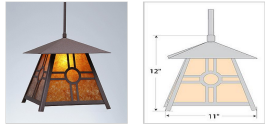

## Smoky Mountain Pendant Large - Southview Pendant Light Cabin Style

**Product No.: M23674**

**Price: \$386.00**

**Shade Choices:**

**Finish Choices:**

**Pendant Hanging Choices:**

### DESCRIPTION

The Smoky Mtn Pendant Large - Southview features our exclusive mission-style artwork on all four panels. The fixture has a steel frame, and comes with a diffuser material choice between Almond or Amber mica. Included is a square ceiling canopy that can be mounted on either a flat or vaulted ceiling. You can choose from the following three hanging choices: a 14 ft black cord (BC), a 15in.-30in. adjustable stem (ST), or 3' of chain (CH). The black cord and chain-hung versions are suitable for interior and damp locations, and the adjustable stem-hung version is suitable for wet locations. This craftsman pendant will bring warm lighting and character to any cottage, home, or mission-styled room.

Pictured in Finish #27-Rustic Brown with Amber Mica Shade and Adjustable Stem.

Note: This fixture will accept a screw-in type LED bulb of equivalent wattage output.