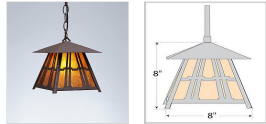

## Smoky Mountain Pendant Small - Eastlake Pendant Light Adirondack Style

**Product No.: M23572**

**Price: \$344.00**

**Shade Choices:**

**Finish Choices:**

**Pendant Hanging Choices:**

### DESCRIPTION

The Smoky Mtn Pendant Small - Eastlake features our exclusive mission-style artwork on all four panels. The fixture has a steel frame, and comes with a diffuser material choice between Almond or Amber mica. Included is a square ceiling canopy that can be mounted on either a flat or vaulted ceiling. You can choose from the following three hanging choices: a 14 ft black cord (BC), a 15in.-30in. adjustable stem (ST), or 3' of chain (CH). The black cord and chain-hung versions are suitable for interior and damp locations, and the adjustable stem-hung version is suitable for wet locations. This craftsman pendant will bring warm lighting and character to any cottage, home, or mission-styled room.

Pictured in Finish #27-Rustic Brown with Amber Mica Shade and Chain.

Note: This fixture will accept a screw-in type LED bulb of equivalent wattage output.