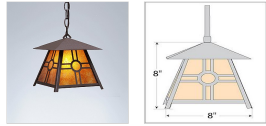

## Smoky Mountain Pendant Small - Southview Pendant Light Craftsman Style

**Product No.: M23574**

**Price: \$344.00**

**Shade Choices:**

**Finish Choices:**

**Pendant Hanging Choices:**

### DESCRIPTION

The Smoky Mtn Pendant Small - Southview features our exclusive mission-style artwork on all four panels. The fixture has a steel frame, and comes with a diffuser material choice between Almond or Amber mica. Included is a square ceiling canopy that can be mounted on either a flat or vaulted ceiling. You can choose from the following three hanging choices: a 14 ft black cord (BC), a 15in.-30in. adjustable stem (ST), or 3' of chain (CH). The black cord and chain-hung versions are suitable for interior and damp locations, and the adjustable stem-hung version is suitable for wet locations. This craftsman pendant will bring warm lighting and character to any cottage, home, or mission-styled room.

Pictured in Finish #27-Rustic Brown with Amber Mica Shade and Chain.

Note: This fixture will accept a screw-in type LED bulb of equivalent wattage output.