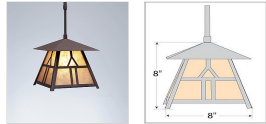

Smoky Mountain Pendant Small - Westhill

Pendant Light Mission Style

Product No.: M23573

Price: \$344.00

Shade Choices:

Finish Choices:

Pendant Hanging Choices:

DESCRIPTION

The Smoky Mtn Pendant Small - Westhill features our exclusive mission-style artwork on all four panels. The fixture has a steel frame, and comes with a diffuser material choice between Almond or Amber mica. Included is a square ceiling canopy that can be mounted on either a flat or vaulted ceiling. You can choose from the following three hanging choices: a 14 ft black cord (BC), a 15in.-30in. adjustable stem (ST), or 3' of chain (CH). The black cord and chain-hung versions are suitable for interior and damp locations, and the adjustable stem-hung version is suitable for wet locations. This craftsman pendant will bring warm lighting and character to any cottage, home, or mission-styled room.

Pictured in Finish #27-Rustic Brown with Almond Mica Shade and Adjustable Stem.

Note: This fixture will accept a screw-in type LED bulb of equivalent wattage output.

SPECIFICATIONS

DIMENSIONS (in.)	8h x 8w
LAMPING	Takes 1 - Type A21 (standard household style) bulb - 150W max.
WEIGHT (lbs.)	6
BACKPLATE SIZE (in.)	5 SQUARE
UL LISTING	Damp+Dry Locations
ADD'L RATINGS	None
INSTALLATION INSTRUCTIONS	OPEN INSTALLATION INSTRUCTION