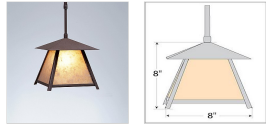

## Smoky Mountain Pendant Small - Northrim Pendant Light Lodge Style

**Product No.: M23579**

**Price: \$368.00**

**Shade Choices:**

**Finish Choices:**

**Pendant Hanging Choices:**

### DESCRIPTION

The Smoky Mtn Pendant Small - Northrim features a steel frame with straight edges, and also comes with a diffuser material choice between Almond or Amber mica. Included is a square ceiling canopy that can be mounted on either a flat or vaulted ceiling. You can choose from the following three hanging choices: a 14 ft black cord (BC), a 15in.-30in. adjustable stem (ST), or 3' of chain (CH). The black cord and chain-hung versions are suitable for interior and damp locations, and the adjustable stem-hung version is suitable for wet locations. This craftsman pendant will bring warm lighting and character to any cottage, home, or mission-styled room.

Pictured in Finish #27-Rustic Brown with Almond Mica Shade and Adjustable Stem.

Note: This fixture will accept a screw-in type LED bulb of equivalent wattage output.