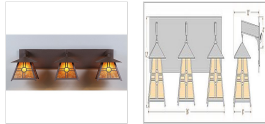

Smoky Mountain Triple Bath Vanity Light - Southview

Bath 3 Light Lodge Style

Product No.: M35374

Price: \$550.00

Shade Choices:

Finish Choices:

DESCRIPTION

The Smoky Mtn Triple Bath Vanity Light - Southview features three Smoky Mtn small lanterns hanging at a slight upward angle from three steel arms. The front and side panels all feature our exclusive mission-style artwork. The lanterns also come with a diffuser material choice between Almond or Amber mica. The fixture attaches to the wall with a separate 4-inch tall fireplate, which allows for either a direct placement over a junction box, or 8 inches to the left or right of center. This mission-style bathroom vanity fixture will bring warm lighting and character to any cottage, log home, or craftsman-styled room. Hardwire is standard.

Pictured in Finish #27-Rustic Brown with Amber Mica Shade.

Note: This fixture will accept a screw-in type LED bulb of equivalent wattage output.

SPECIFICATIONS

DIMENSIONS (in.)	12h x 36w x 12e x 4tm
LAMPING	Takes 3 - Type A21 (standard household style) bulb - 150W max. per bulb
WEIGHT (lbs.)	12
BACKPLATE SIZE (in.)	5 x 32
UL LISTING	Damp+Dry Locations
ADD'L RATINGS	None
INSTALLATION INSTRUCTIONS	OPEN INSTALLATION INSTRUC