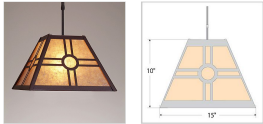

## Rocky Mountain Pendant Large - Southview Pendant Light Mission Style

**Product No.: M26574**

**Price: \$358.00**

**Shade Choices:**

**Finish Choices:**

**Pendant Hanging Choices:**

### DESCRIPTION

The Rocky Mtn Pendant Large - Southview features a 15in. wide by 10in. tall steel frame, with our exclusive mission-style artwork displayed on all four panels. The fixture includes a square ceiling canopy that can be mounted on either a flat or vaulted ceiling, and comes with a diffuser material choice between Almond or Amber mica. You can choose from the following three hanging choices: a 14 ft black cord (BC), a 15in.-30in. adjustable stem (ST), or 3' of chain (CH). Suitable for interior locations only. This pendant will bring mission character to any cottage, home, or craftsman-styled room.

Pictured in Finish #27-Rustic Brown with Almond Mica Shade and Adjustable Stem.

Note: This fixture will accept a screw-in type LED bulb of equivalent wattage output.