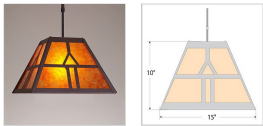

### DESCRIPTION

The Rocky Mtn Pendant Large - Westhill features a 15in. wide by 10in. tall steel frame, with our exclusive mission-style artwork displayed on all four panels. The fixture includes a square ceiling canopy that can be mounted on either a flat or vaulted ceiling, and comes with a diffuser material choice between Almond or Amber mica. You can choose from the following three hanging choices: a 14 ft black cord (BC), a 15in.-30in. adjustable stem (ST), or 3' of chain (CH). Suitable for interior locations only. This pendant will bring mission character to any cottage, home, or craftsman-styled room.

Pictured in Finish #27-Rustic Brown with Amber Mica Shade and Adjustable Stem.

Note: This fixture will accept a screw-in type LED bulb of equivalent wattage output.