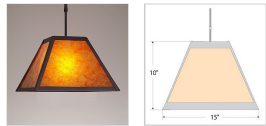

### DESCRIPTION

The Rocky Mtn Pendant Large - Northrim features a 15in. wide by 10in. tall steel frame with straight edges. The fixture includes a square ceiling canopy that can be mounted on either a flat or vaulted ceiling, and comes with a diffuser material choice between Almond or Amber mica. You can choose from the following three hanging choices: a 14 ft black cord (BC), a 15in.-30in. adjustable stem (ST), or 3' of chain (CH). Suitable for interior locations only. This pendant will bring mission character to any cottage, home, or craftsman-styled room.

Pictured in Finish #27-Rustic Brown with Amber Mica Shade and Adjustable Stem.

Note: This fixture will accept a screw-in type LED bulb of equivalent wattage output.