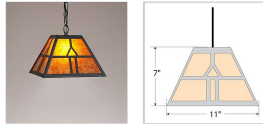

Rocky Mountain Pendant Small - Westhill Pendant Light Lodge Style

Product No.: M26373

Price: \$264.00

Shade Choices:

Finish Choices:

Pendant Hanging Choices:

DESCRIPTION

The Rocky Mtn Pendant Small - Westhill features a 12in. wide by 8in. tall steel frame, with our exclusive mission-style artwork displayed on all four panels. The fixture includes a square ceiling canopy that can be mounted on either a flat or vaulted ceiling, and comes with a diffuser material choice between Almond or Amber mica. You can choose from the following three hanging choices: a 14 ft black cord (BC), a 15in.-30in. adjustable stem (ST), or 3' of chain (CH). Suitable for interior locations only. This small pendant will bring mission character to any cottage, home, or craftsman-styled room.

Pictured in Finish #27-Rustic Brown with Amber Mica Shade and Chain.

Note: This fixture will accept a screw-in type LED bulb of equivalent wattage output.

SPECIFICATIONS

DIMENSIONS (in.)	8h x 12w
LAMPING	Takes 1 - Type A21 (standard household style) bulb - 100W max.
WEIGHT (lbs.)	6
BACKPLATE SIZE (in.)	5 SQUARE
UL LISTING	Damp+Dry Locations
ADD'L RATINGS	None
INSTALLATION INSTRUCTIONS	OPEN INSTALLATION INSTRUCTION